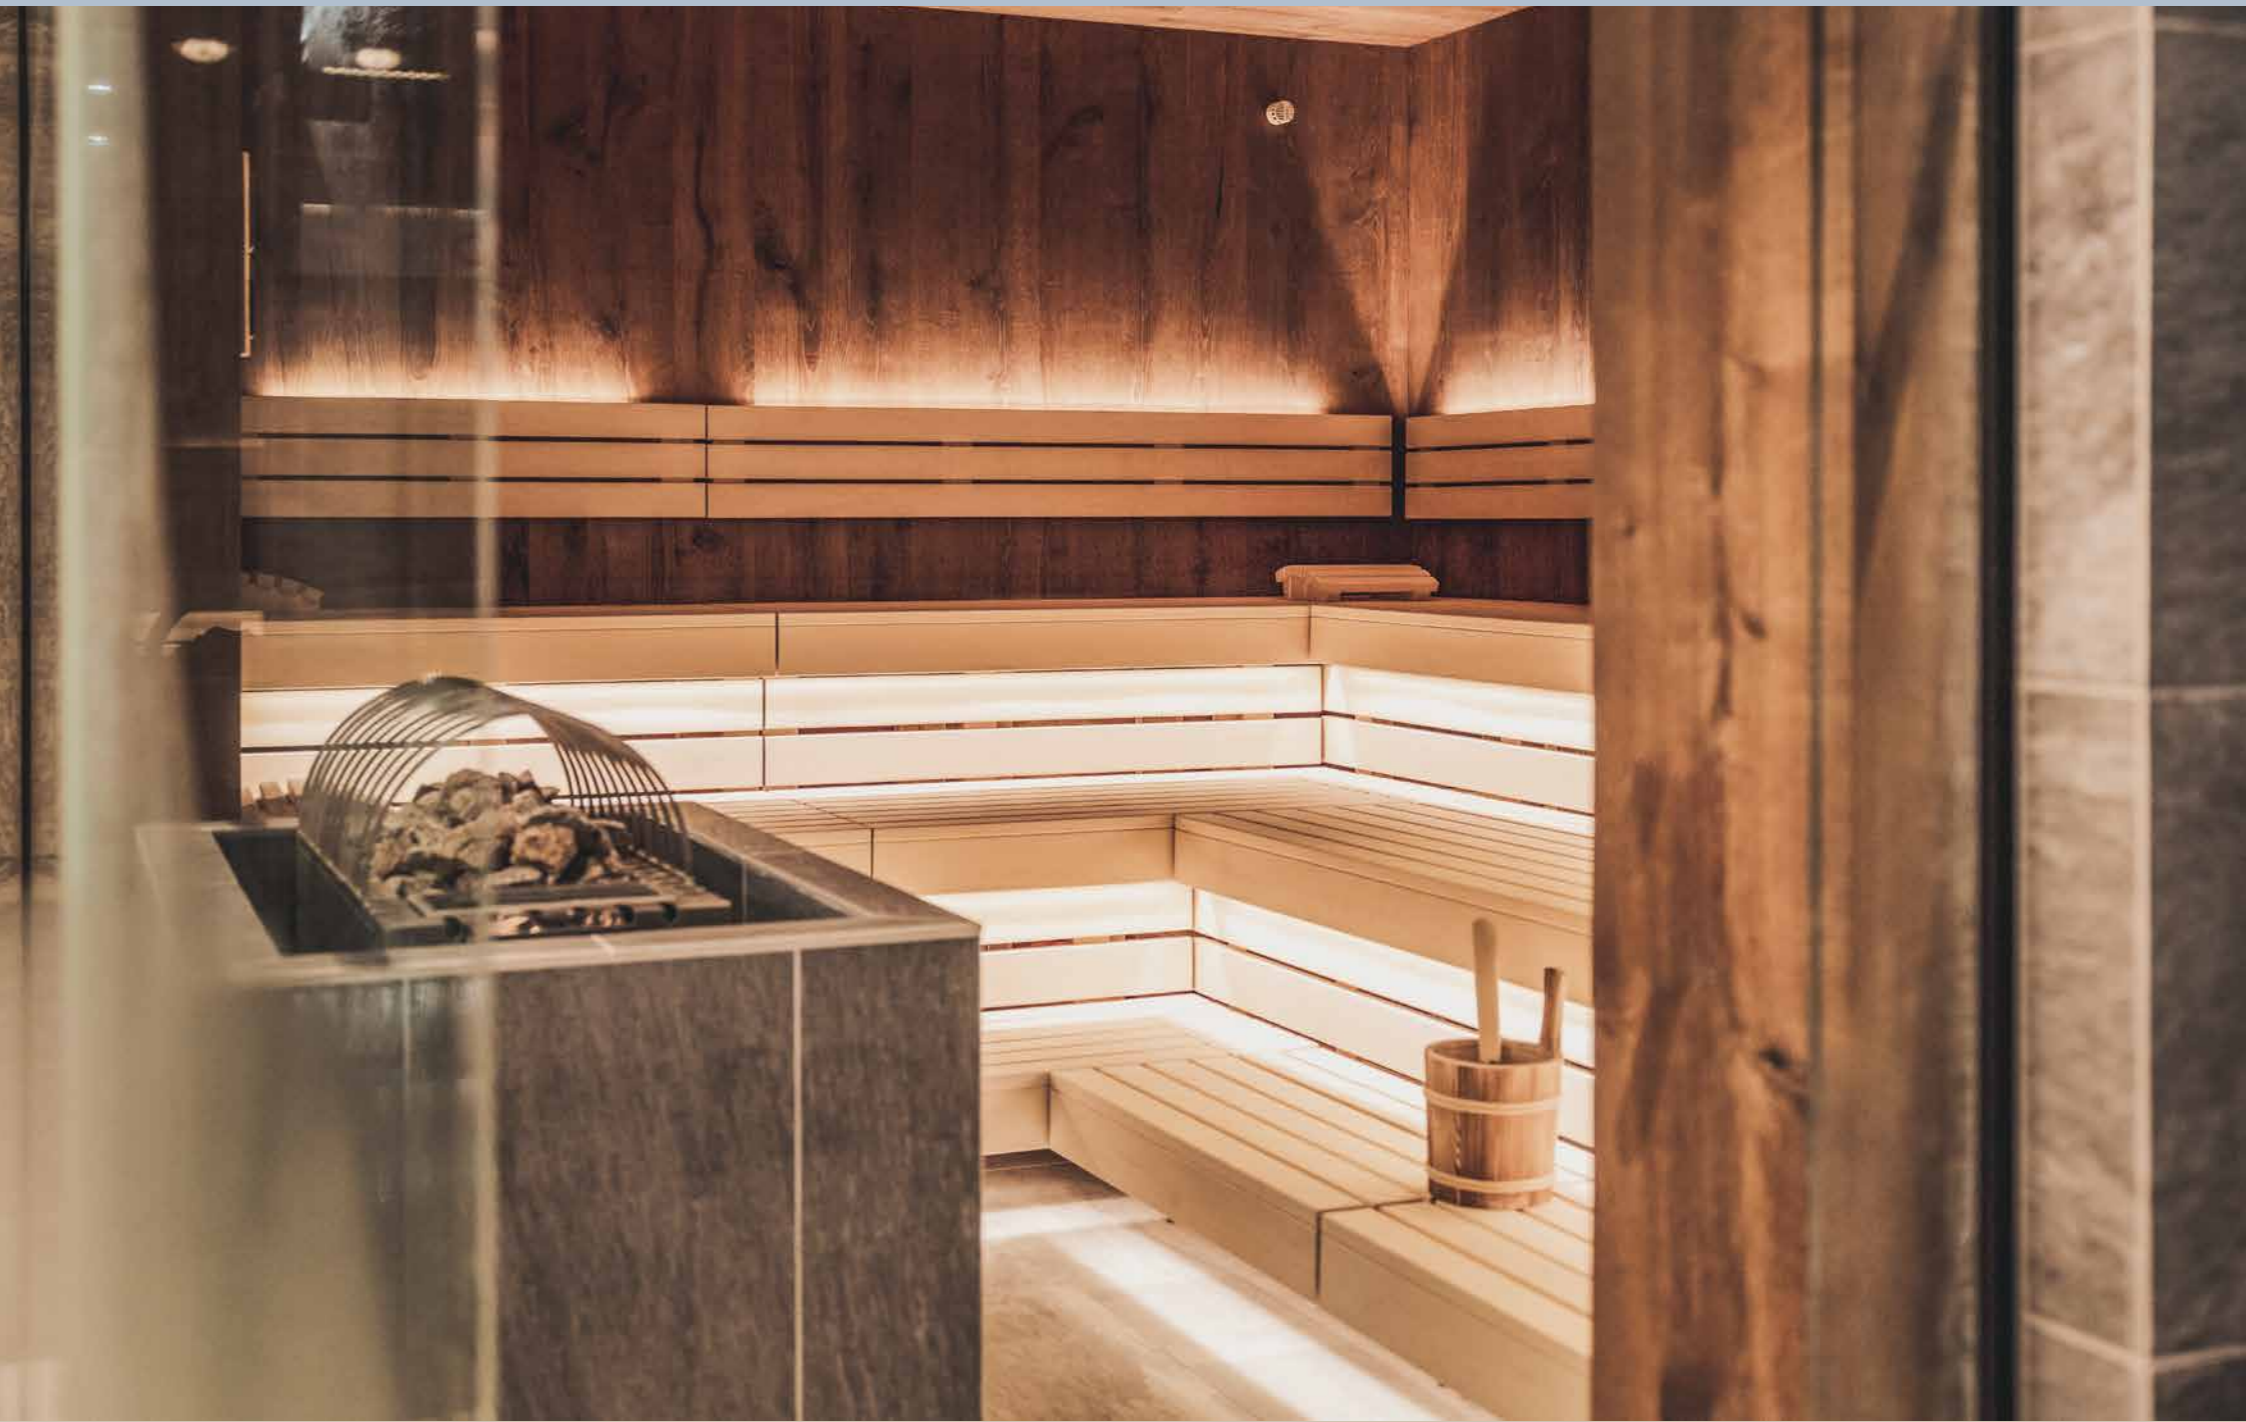

# PURE Resort Ehrwald - Tirol

38 Apartments/Chalets  
Grand-Café Restaurant,  
Wellness, Fitness, Pool.

Completed August 2019