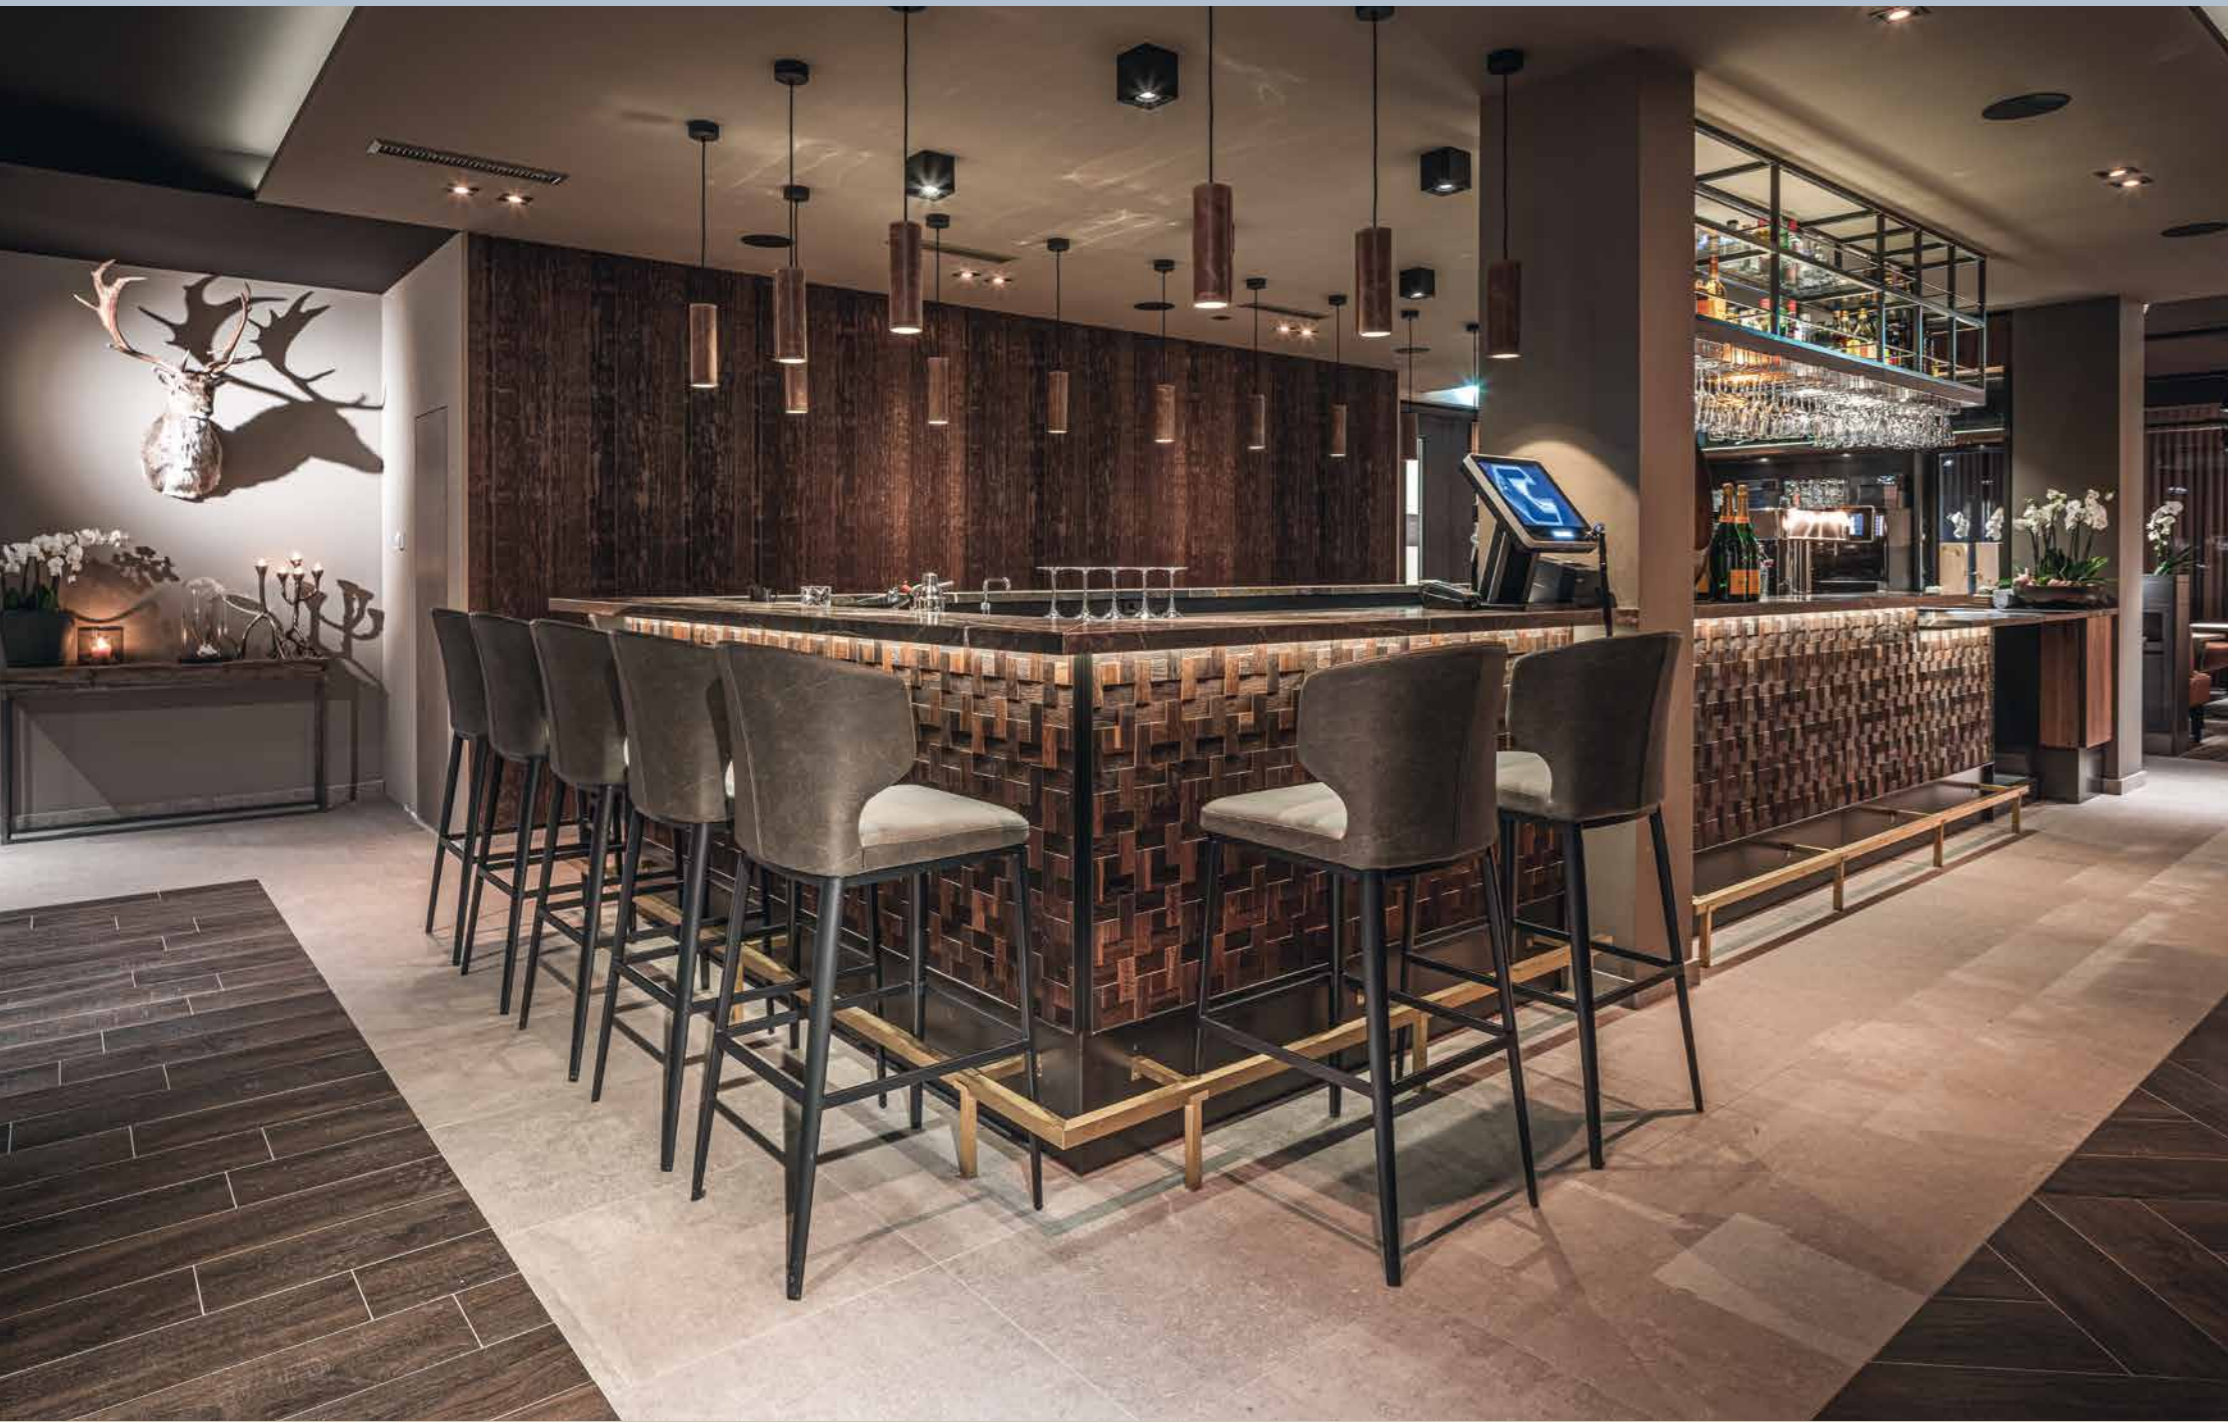

# PURE Resort Warth - Arlberg

33 Apartments  
Grand-Café Restaurant,  
Wellness, Fitness, Pool.  
SKI-IN/SKI-OUT

Completed July 2019