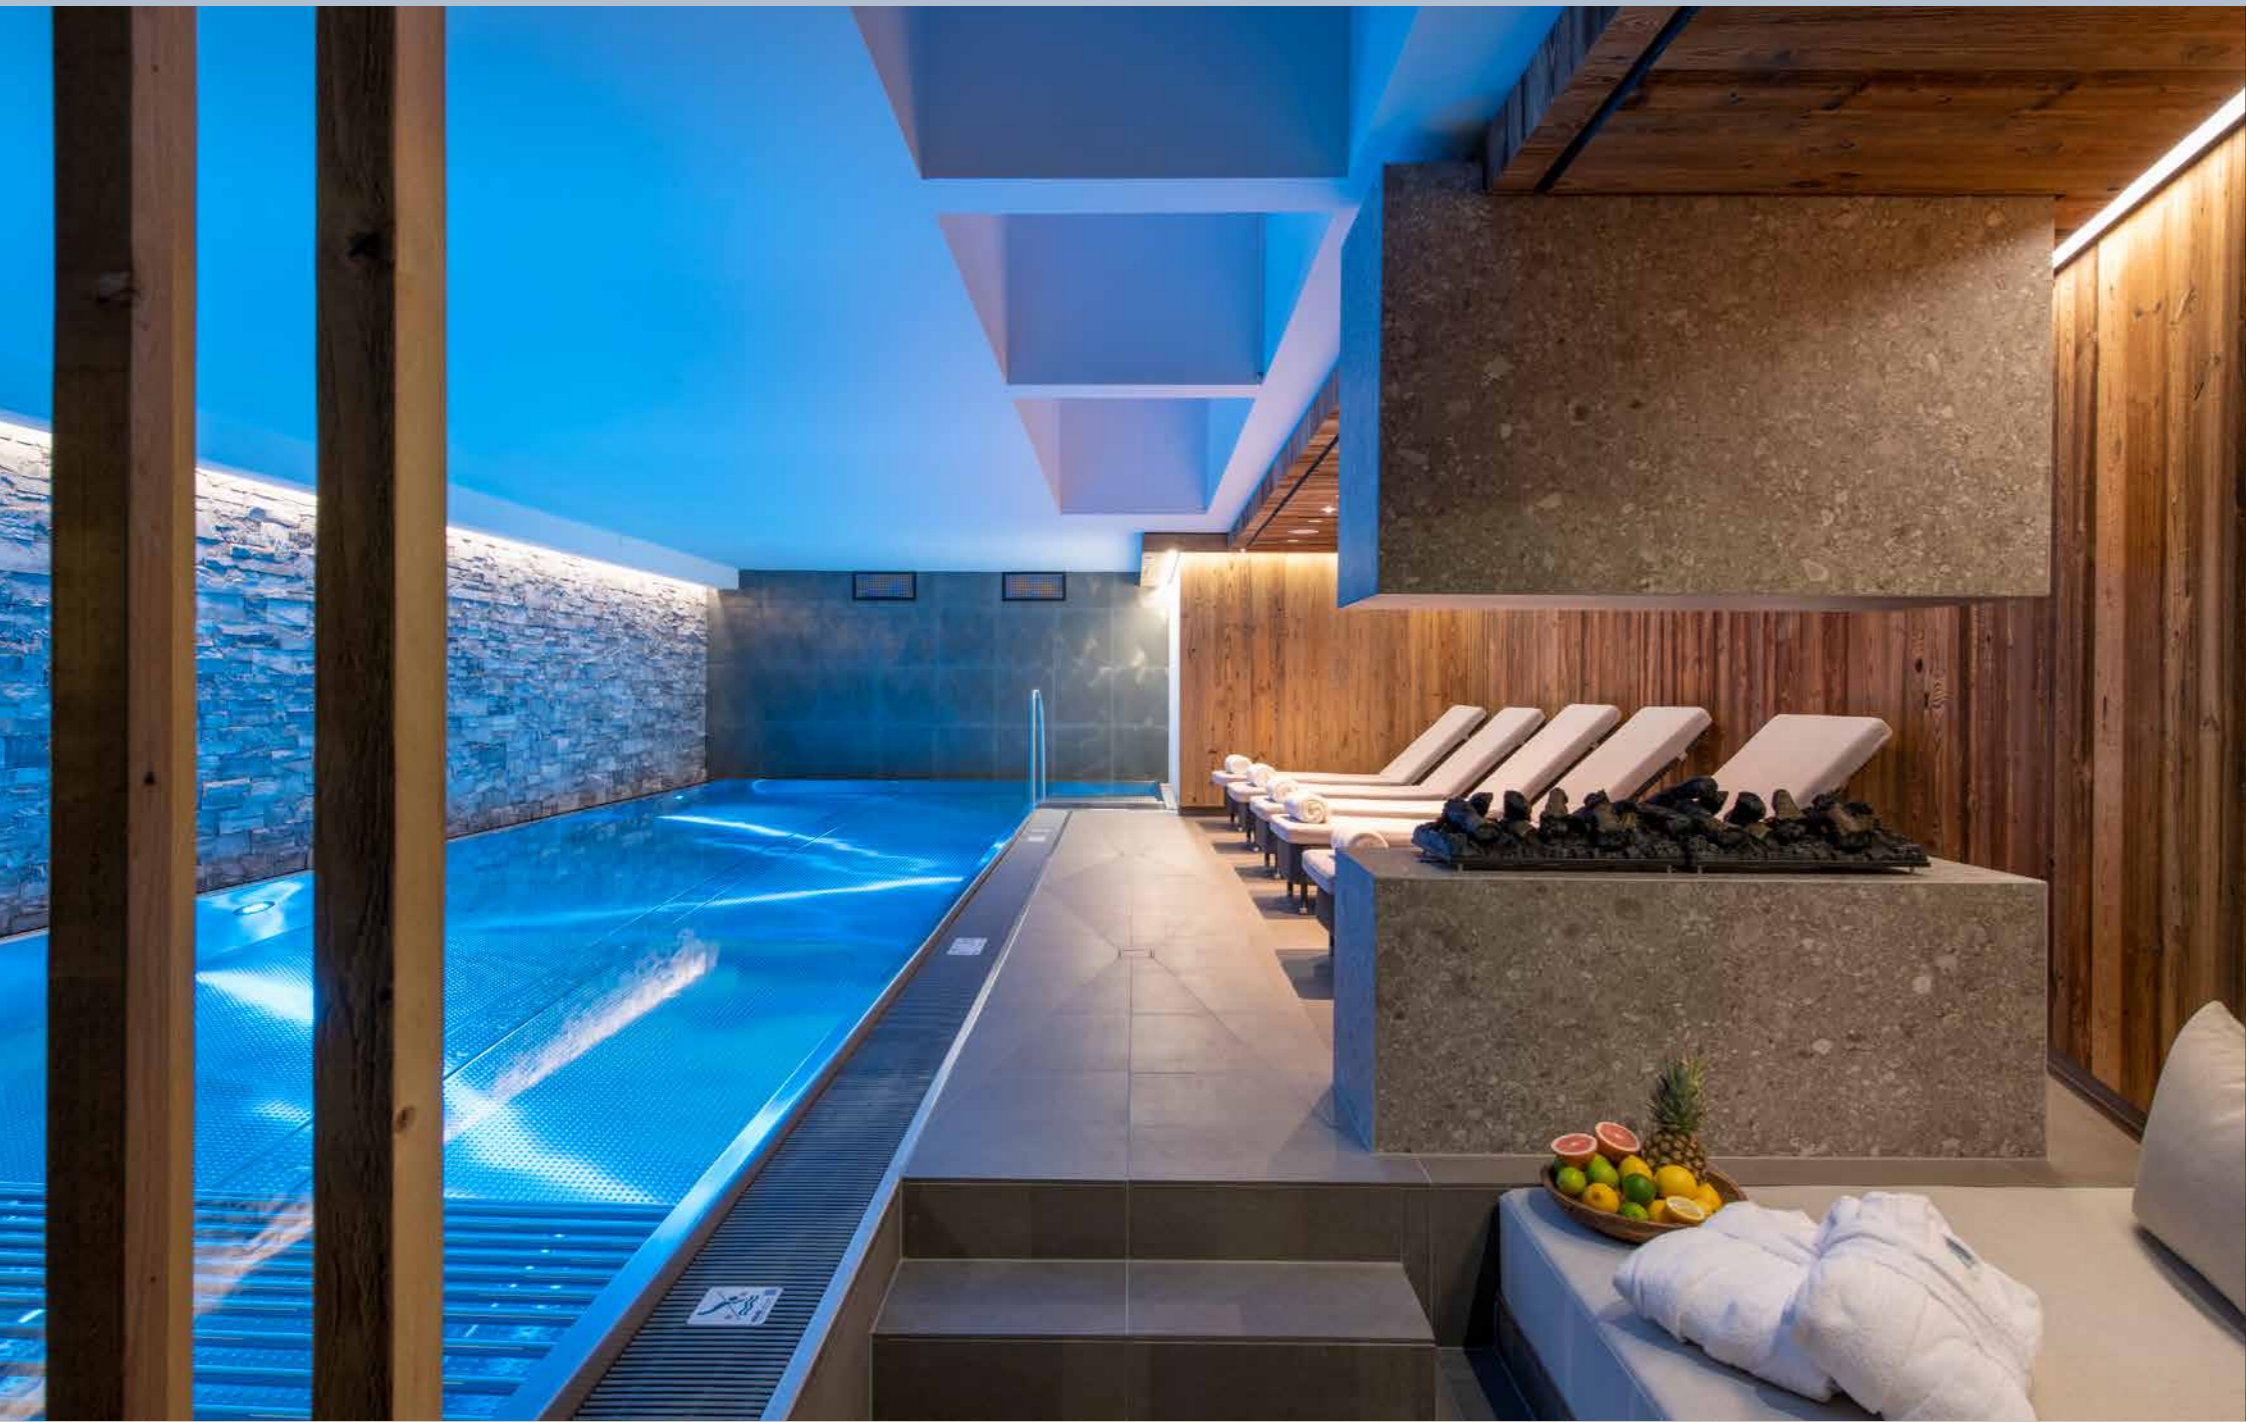

# PURE Resort Ehrwald - Tirol

38 Apartments/Chalets  
Grand-Café Restaurant,  
Wellness, Fitness, Pool.

Completed August 2019