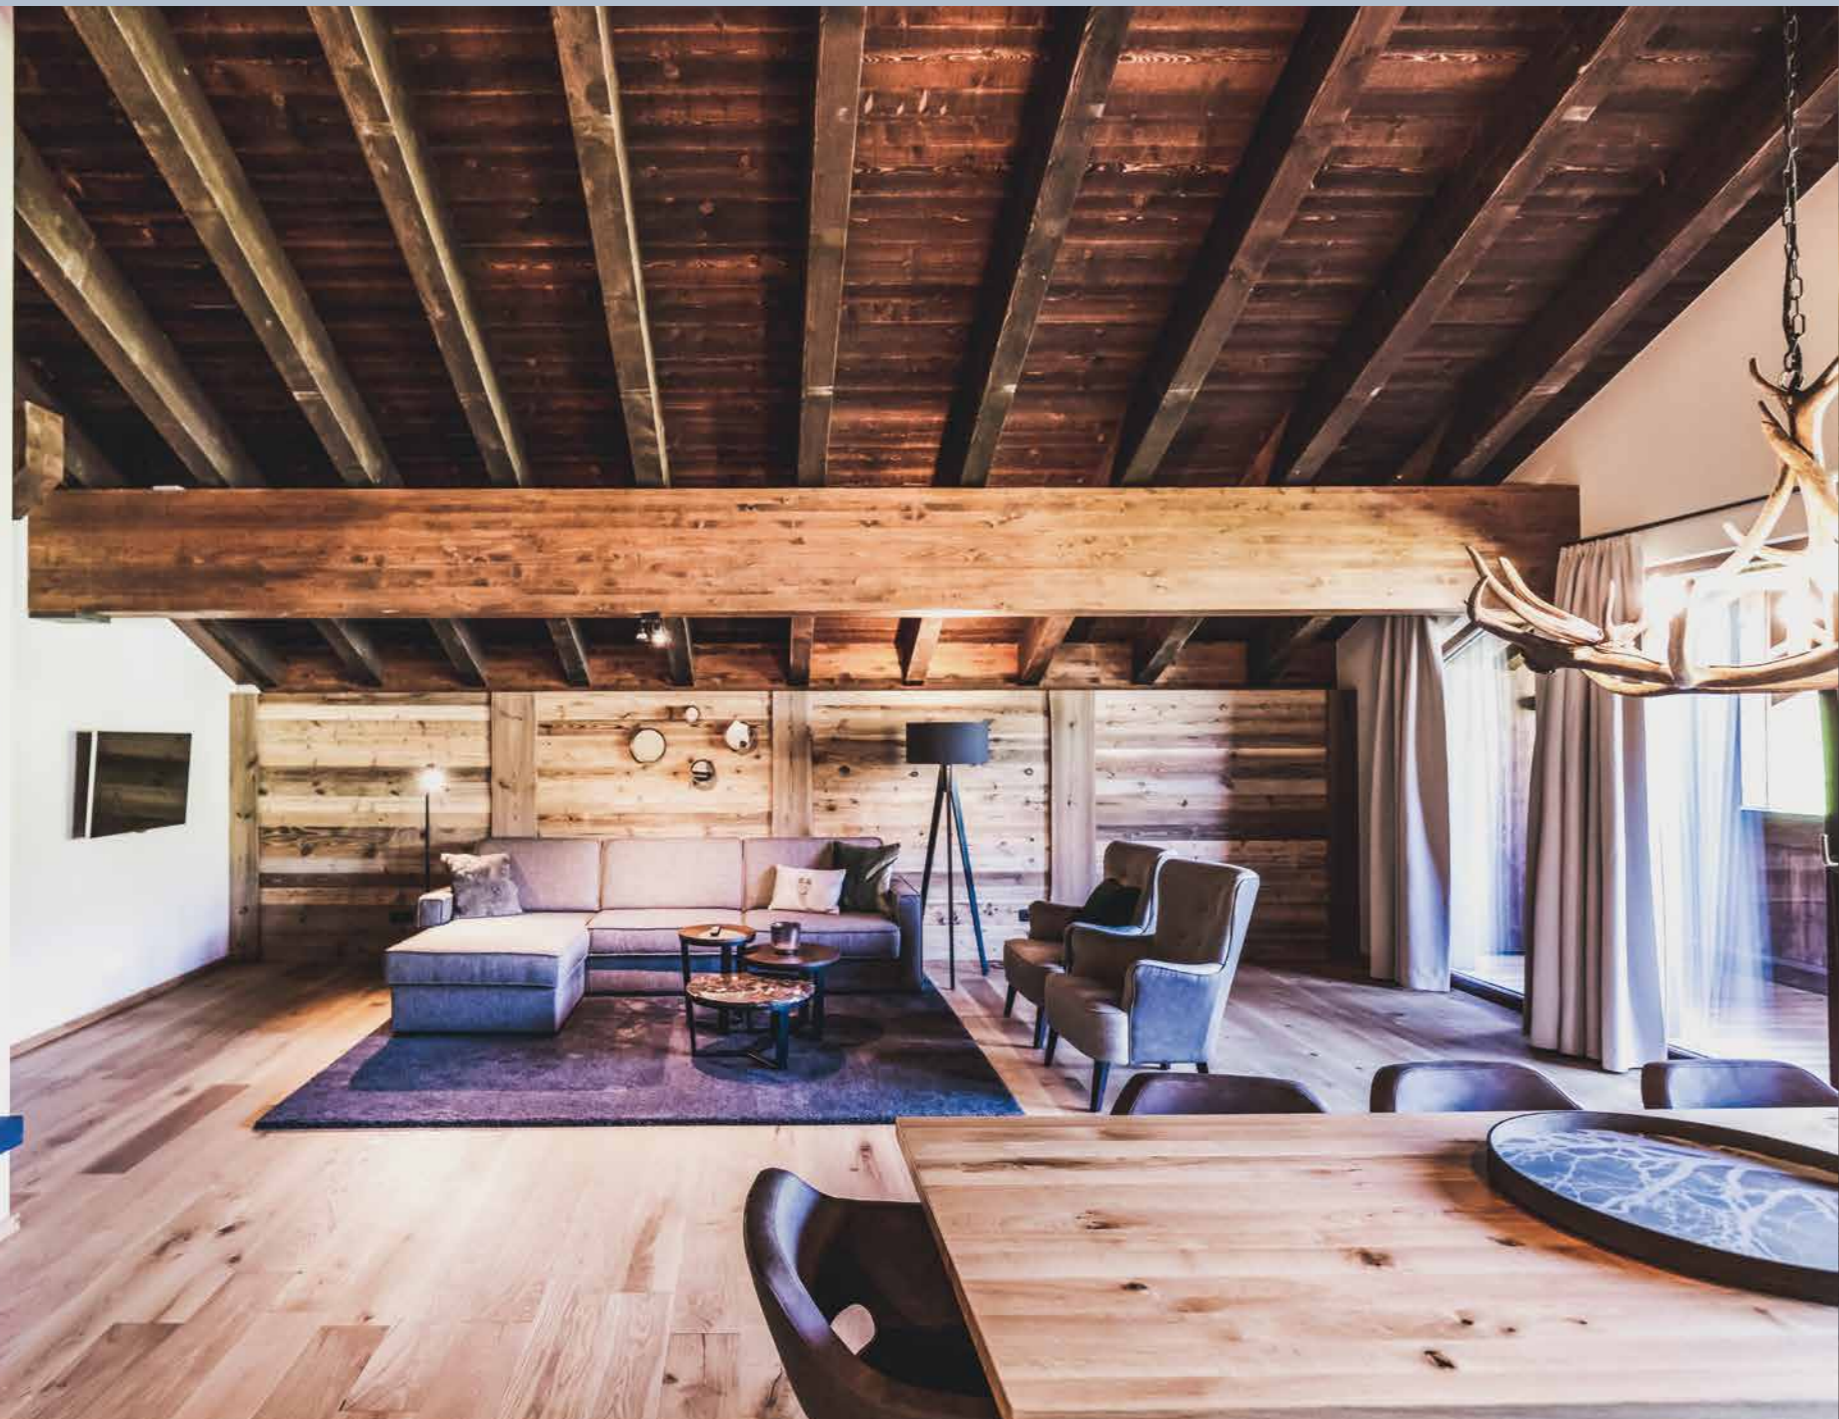

# PURE Resort Pitztal - Tirol

14 Apartments and 13 Chalets  
Grand-Café Restaurant,  
Wellness, Fitness, Pool.

Completed November 2018